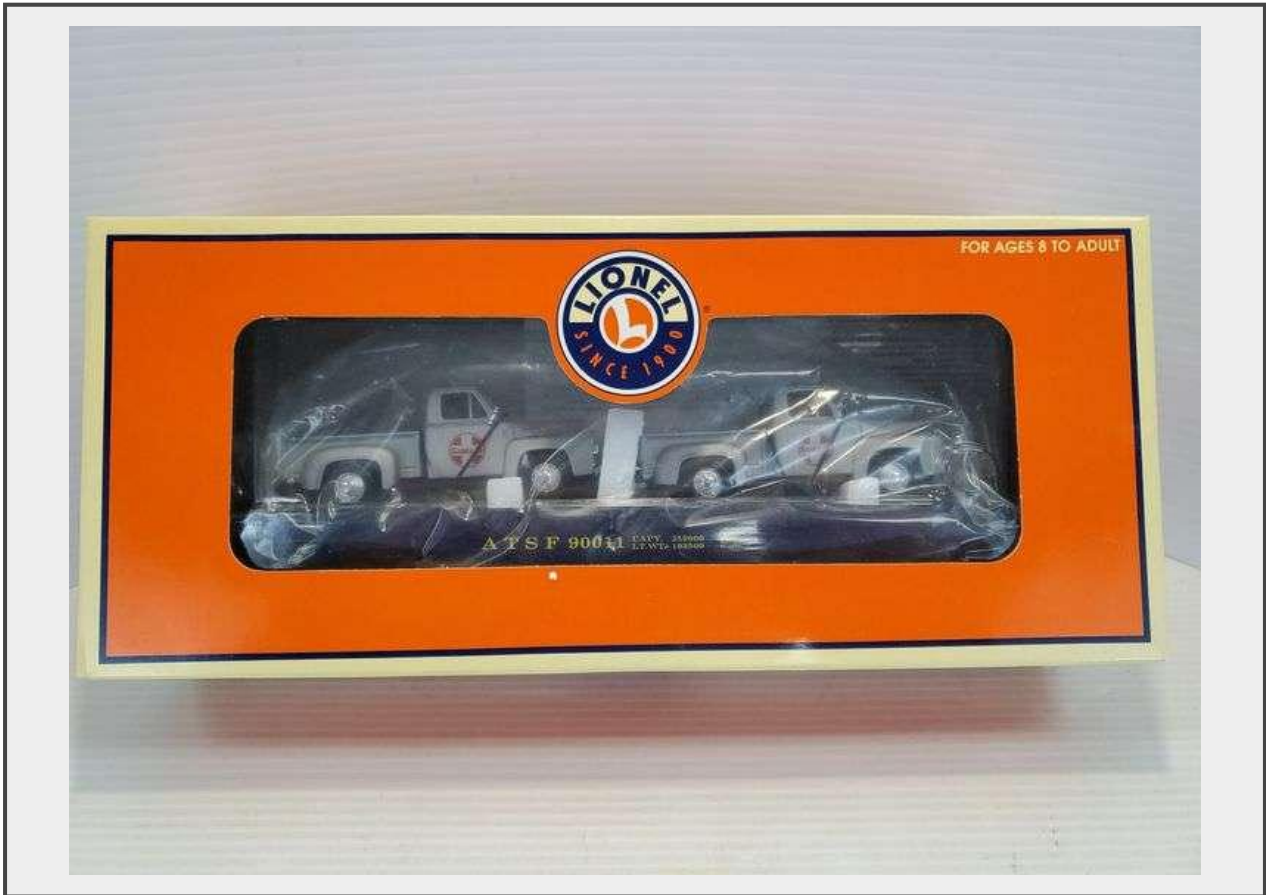

Sale Name: The Bernard Check Toy Train Collection Auction #1

**LOT 69 - Lionel ATSF Santa Fe Flat Car with two Santa Fe Ford pickup trucks
6-17583. NIB**

Quantity: 1

BID ASSETS
www.bid-assets.com

<https://www.bid-assets.com/>