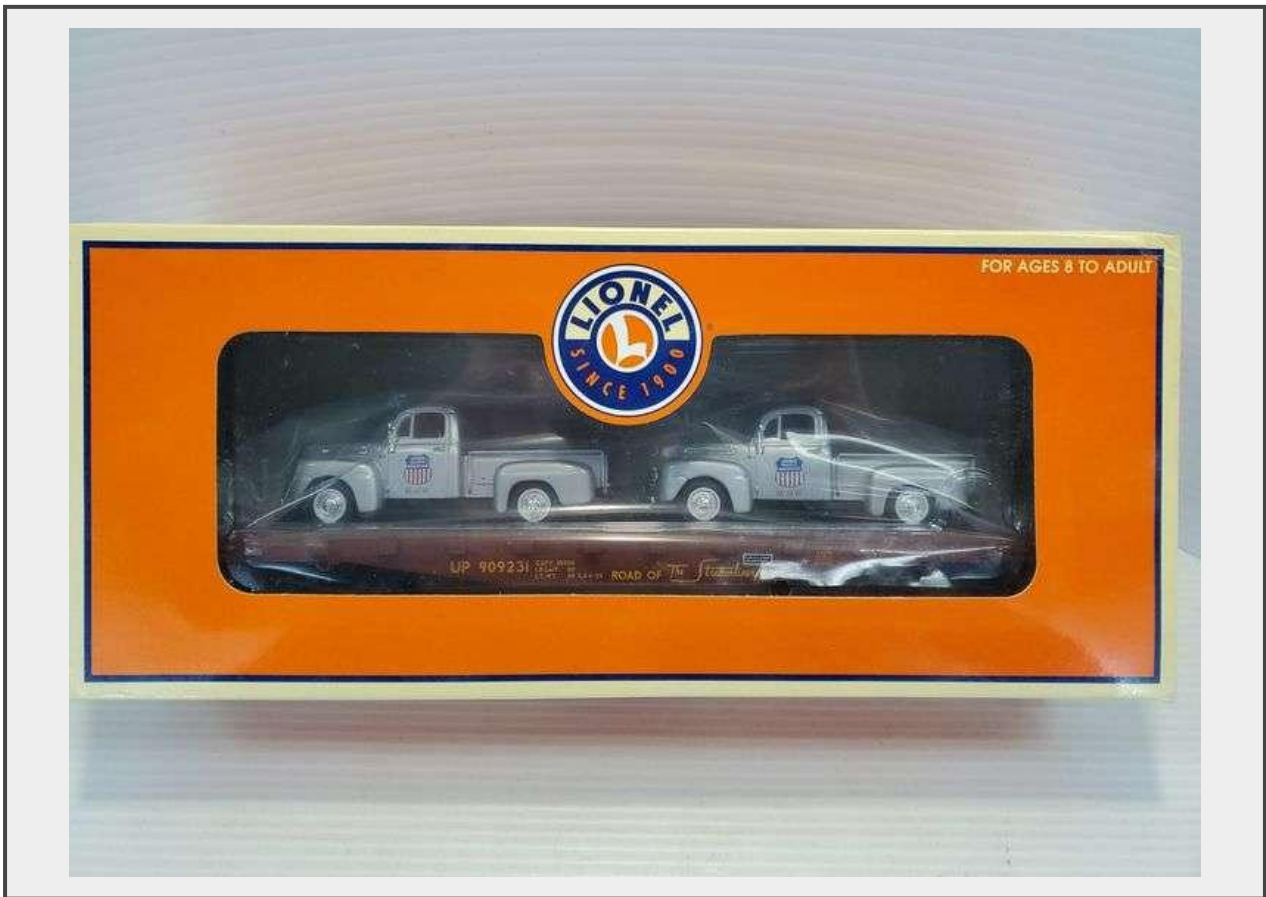

**Sale Name:** The Bernard Check Toy Train Collection Auction #1

**LOT 68 - Lionel Union Pacific Standard Flat Car w/ Pickup Trucks 6-17571. NIB**

**Quantity:** 1

**BID ASSETS**  
www.bid-assets.com

<https://www.bid-assets.com/>